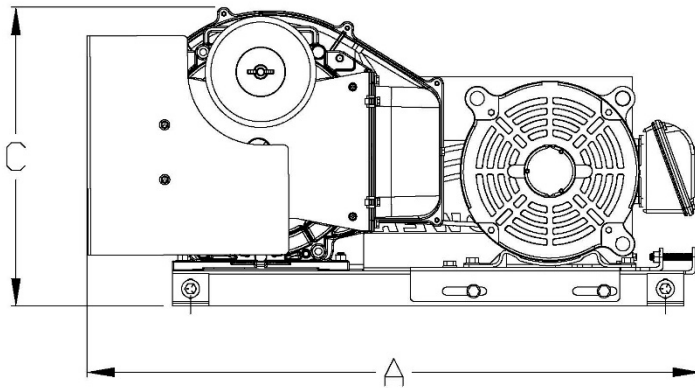

Dimensions				
Model	Dim. A	Dim. B	Dim. C	Outlet
SBS0757	34"	26"	17"	½"
SBS10B7	34"	26"	17"	½"

Scroll Basemount Simplex									
Model	HP	SCFM @ 100 PSIG	Maximum Pressure PSIG ⁽¹⁾	BTU/Hr	dB(A) Level	System F.L.A.			System Weight (lbs)
						208V	230V	460V	
SBS0757	7.5	23.1	116	19,083	74	19.2	17.3	8.7	410
SBS10B7	10	32.1	116	25,444	76	26.5	24.0	12.0	430