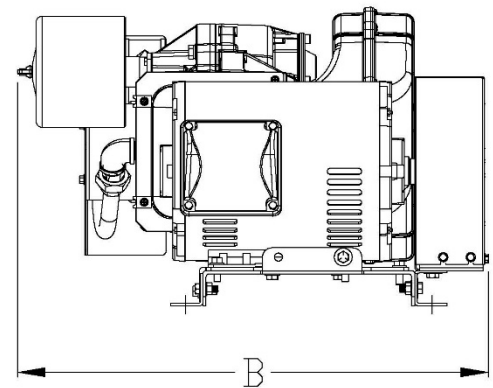

Dimensions				
Model	Dim. A	Dim. B	Dim. C	Outlet
SBS0757	34"	26"	17"	½"
SBS10B7	34"	26"	17"	½"

Scroll Basemount Simplex									
Model	HP	SCFM @ 100 PSIG	Maximum Pressure PSIG ⁽¹⁾	BTU/Hr	dB(A) Level	System F.L.A.			System Weight (lbs)
						208V	230V	460V	
SBS0757	7.5	23.1	116	19,083	74	19.2	17.3	8.7	410
SBS10B7	10	32.1	116	25,444	76	26.5	24.0	12.0	430