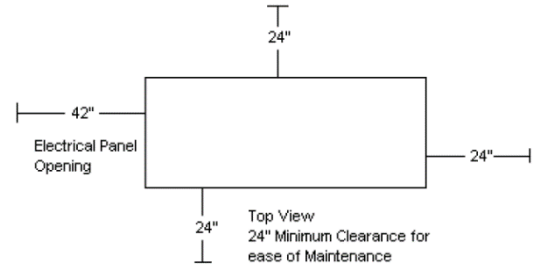

Dimensions				
Model	Dim. A	Dim. B	Dim. C	Outlet
SBS0757	34"	26"	17"	½"
SBS10B7	34"	26"	17"	½"

Scroll Basemount Simplex									
Model	HP	SCFM @ 100 PSIG	Maximum Pressure PSIG ⁽¹⁾	BTU/Hr	dB(A) Level	System F.L.A.			System Weight (lbs)
						208V	230V	460V	
SBS0757	7.5	23.1	116	19,083	74	19.2	17.3	8.7	410
SBS10B7	10	32.1	116	25,444	76	26.5	24.0	12.0	430